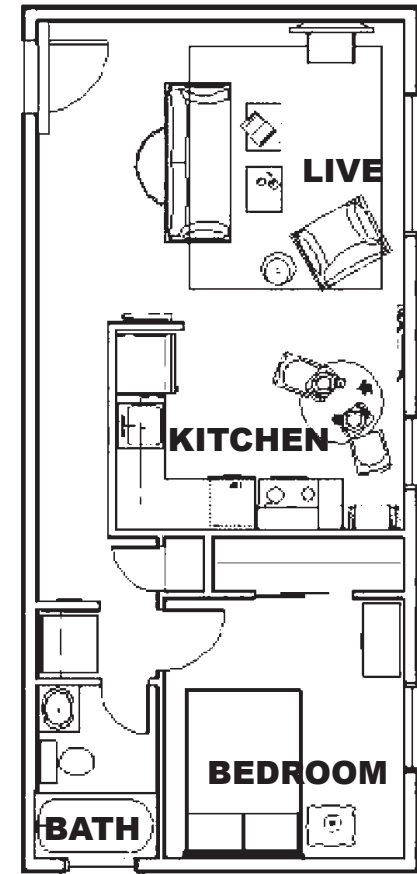

WHY RENT WHEN YOU CAN OWN?

DETROIT MOTOR CITY CONDOS

INCLUDE:

- HARDWOOD FLOORS
- STAINLESS STEEL APPLIANCES
- EUROPEAN WASHER/ DRYER COMBO
- CABLE & WIRELESS INTERNET INCLUDED!
- WORKOUT ROOM
- EXTRA STORAGE

**1 BEDROOM
1 BATH
515 SF
\$125,000**

Denver**CORE**.com

303.507.3006