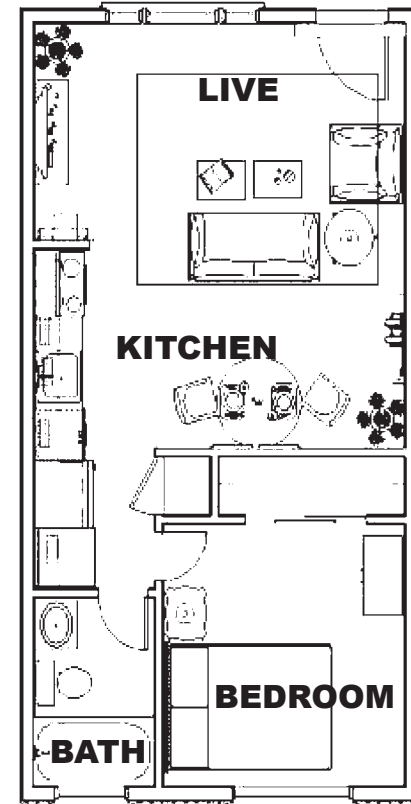

**1 BEDROOM
1 BATH
460 SF
\$115,000**

GREAT CONGRESS PARK LOCATION

EASY ACCESS TO:

- BLUEBIRD THEATER
- PS LOUNGE
- TOMMY'S THAI
- HOOKED ON COLFAX
- THE ROCK BAR
- TATTERED COVER
- TWIST AND SHOUT
- CAFE STAR
- RTD BUS LINE
- ATOMIC COWBOY
- GOOSETOWN TAVERN